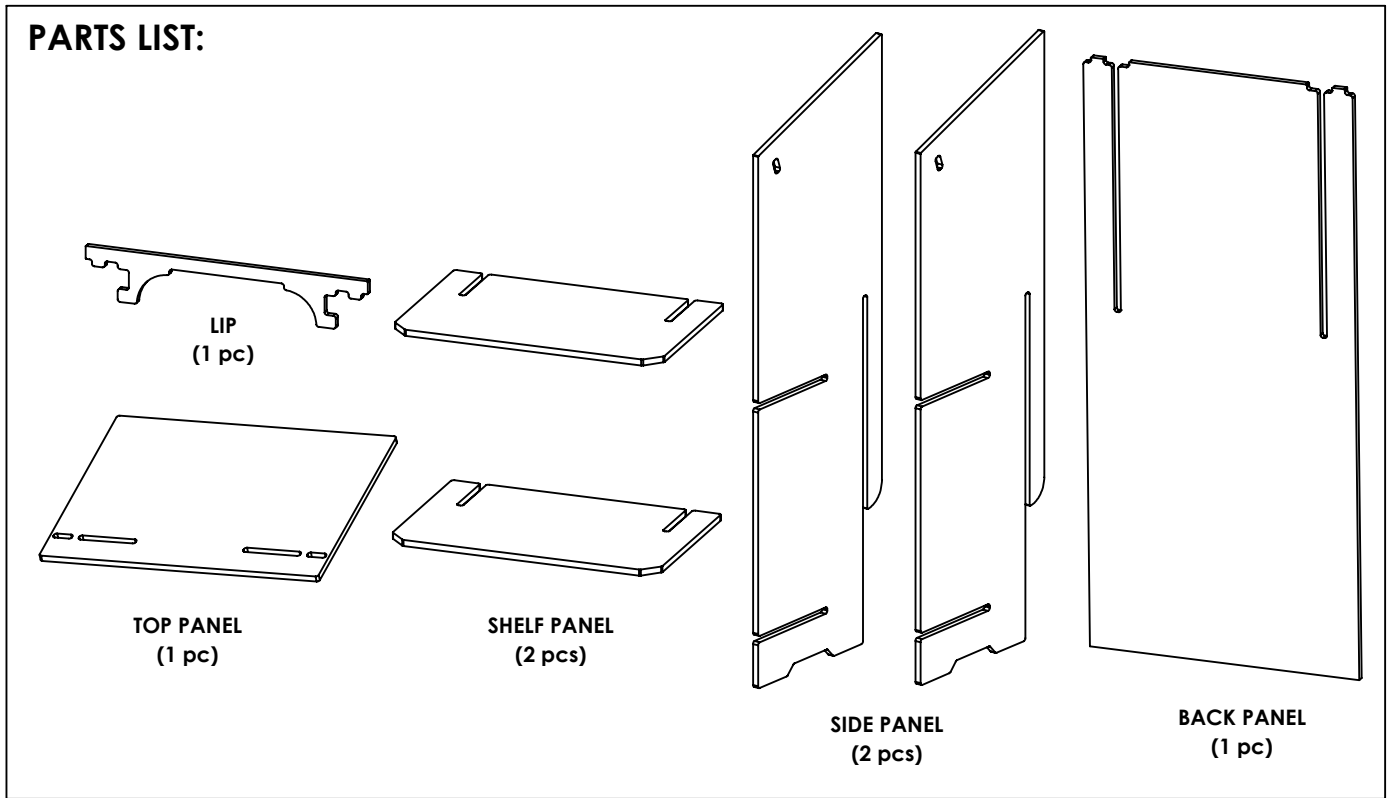

**ASSEMBLY INSTRUCTIONS** PLEASE CAREFULLY READ AND FOLLOW ALL THE INSTRUCTIONS IN THE DESIGNATED SEQUENCE.

**PARTS LIST:**

**\* Two person assembly strongly recommended.**

**STEP 1:** Align tabs on Lip with slots on the Top Panel and insert as shown below.

**ASSEMBLY INSTRUCTIONS** PLEASE CAREFULLY READ AND FOLLOW ALL THE INSTRUCTIONS IN THE DESIGNATED SEQUENCE.

**STEP 2:** Attach both Side Panels to the side tabs of the Lip. Insert the side tabs into the corresponding cutouts on the Side Panels.

**STEP 3:** Slide the Back Panel into the long slots on the Side Panels until the tabs on the Back Panel engage the slots on the bottom of the Top Panel.

**ASSEMBLY INSTRUCTIONS** PLEASE CAREFULLY READ AND FOLLOW ALL THE INSTRUCTIONS IN THE DESIGNATED SEQUENCE.